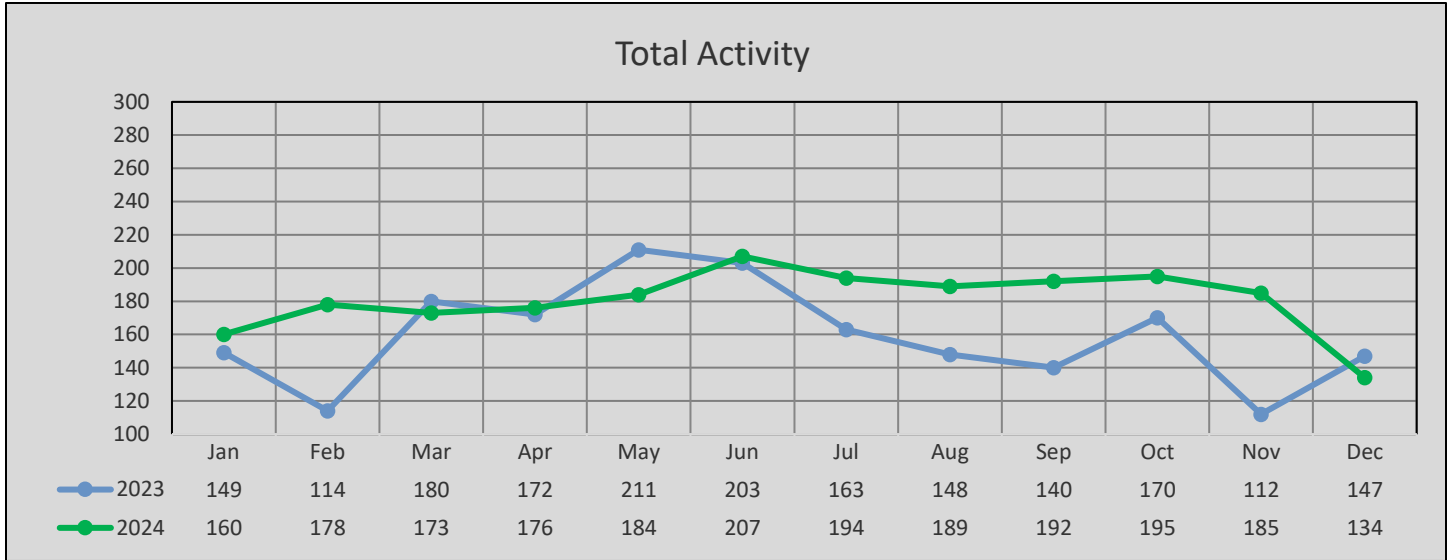

South Russell Village Police Department

2024 Year End Report

Monthly Activity 2024 YTD													
Activity	Jan	Feb	Mar	Apr	May	Jun	Jul	Aug	Sep	Oct	Nov	Dec	Total
Warnings	32	66	66	54	47	48	64	38	50	41	33	26	565
Citations / Arrests	15	16	14	10	16	8	9	22	13	17	13	13	166
Crash Reports	5	2	1	0	4	3	2	1	5	1	0	5	29
Incident Reports	108	94	92	112	117	148	220	198	124	136	139	90	1583
General Activity	160	178	173	176	184	207	295	259	192	195	185	134	2343
Vacation Watch	755	603	1120	655	453	656	900	562	637	686	726	631	8384

Crash Comparison 2014 - 2024													
Activity	Jan	Feb	Mar	Apr	May	Jun	Jul	Aug	Sep	Oct	Nov	Dec	Total
2024	5	2	1	0	4	3	2	1	5	1	0	5	29
2023	0	1	1	3	0	2	0	2	3	5	5	3	25
2022	0	3	2	1	1	2	1	3	0	2	2	3	20
2021	0	1	1	2	2	3	3	2	1	1	0	1	17
2020	2	0	0	0	1	0	1	1	2	1	1	0	9
2019	1	0	1	1	1	4	0	4	5	2	1	1	21
2018	2	1	2	0	4	2	4	3	1	1	0	2	22
2017	2	0	0	0	0	0	1	0	0	1	3	4	11
2016	2	1	0	3	3	2	2	0	0	2	0	1	16
2015	1	0	0	0	1	3	1	2	3	0	2	1	14
2014	4	3	2	1	2	2	2	0	1	1	4	3	25