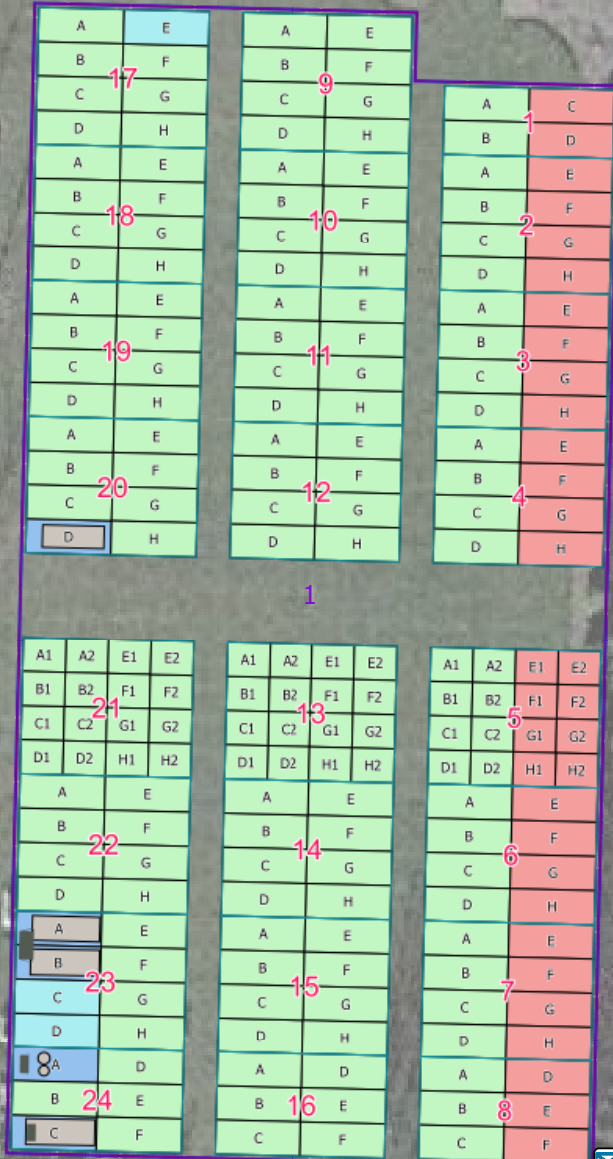

# South Russell Village Cemetery

%0A %0A

MEMORIAL PAVERS AND BENCHES

5 m  
20 ft

BASIN A

Legend