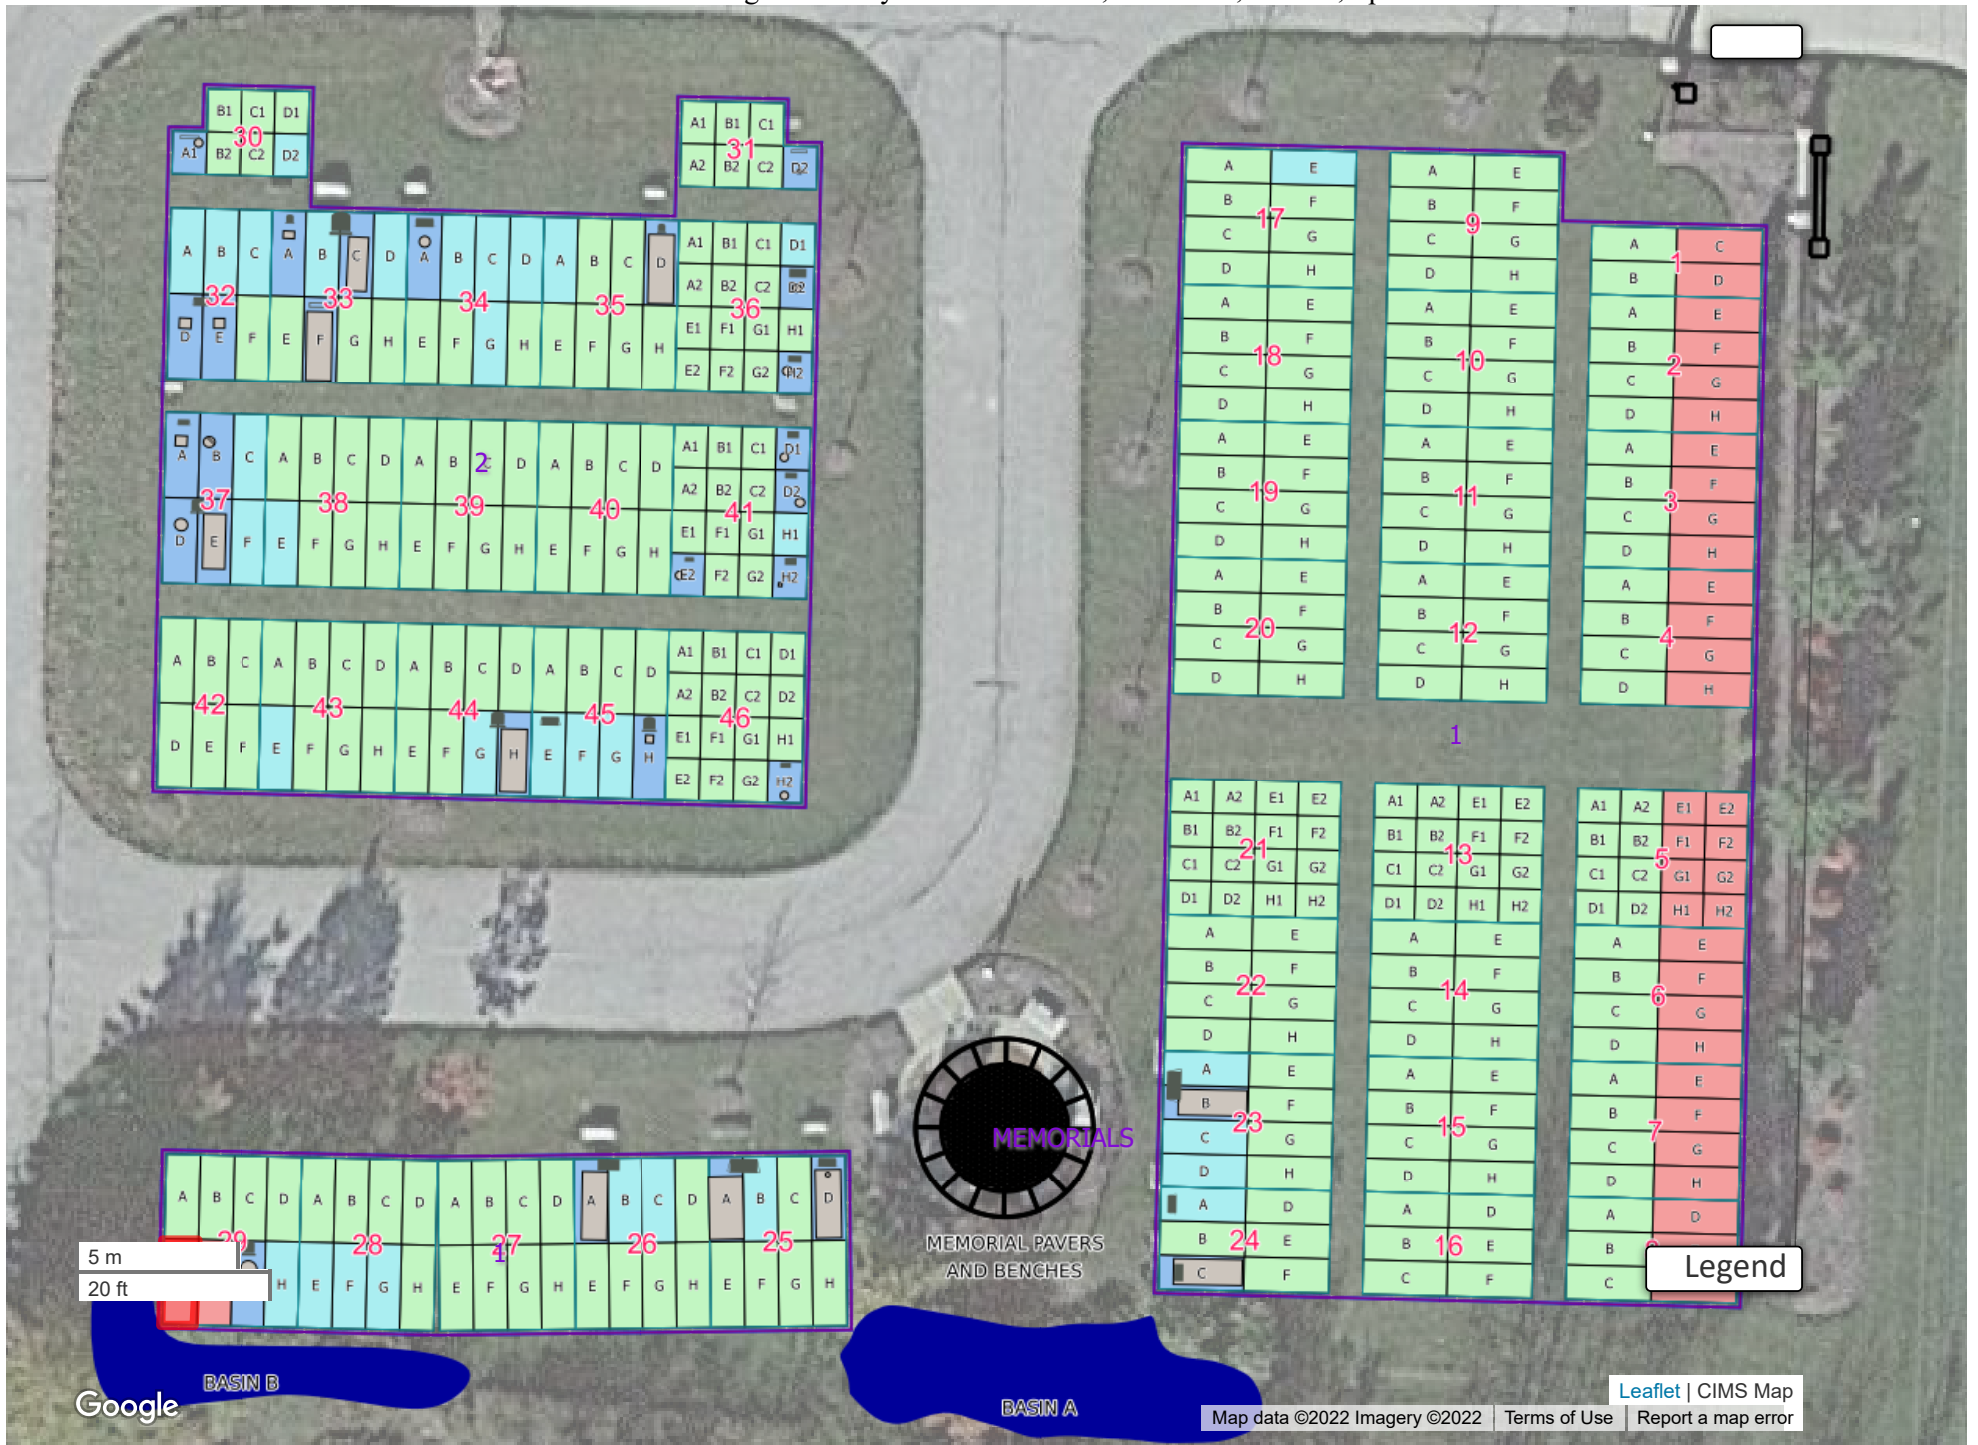

South Russell Village Cemetery - CEM:SRUSSL, Section: 1, Lot: 29, Space: E

5 m
20 ft

MEMORIALS
MEMORIAL PAVERS
AND BENCHES

Legend

Google BASIN B

BASIN A

Leaflet | CIMS Map

Map data ©2022 Imagery ©2022 Terms of Use Report a map error