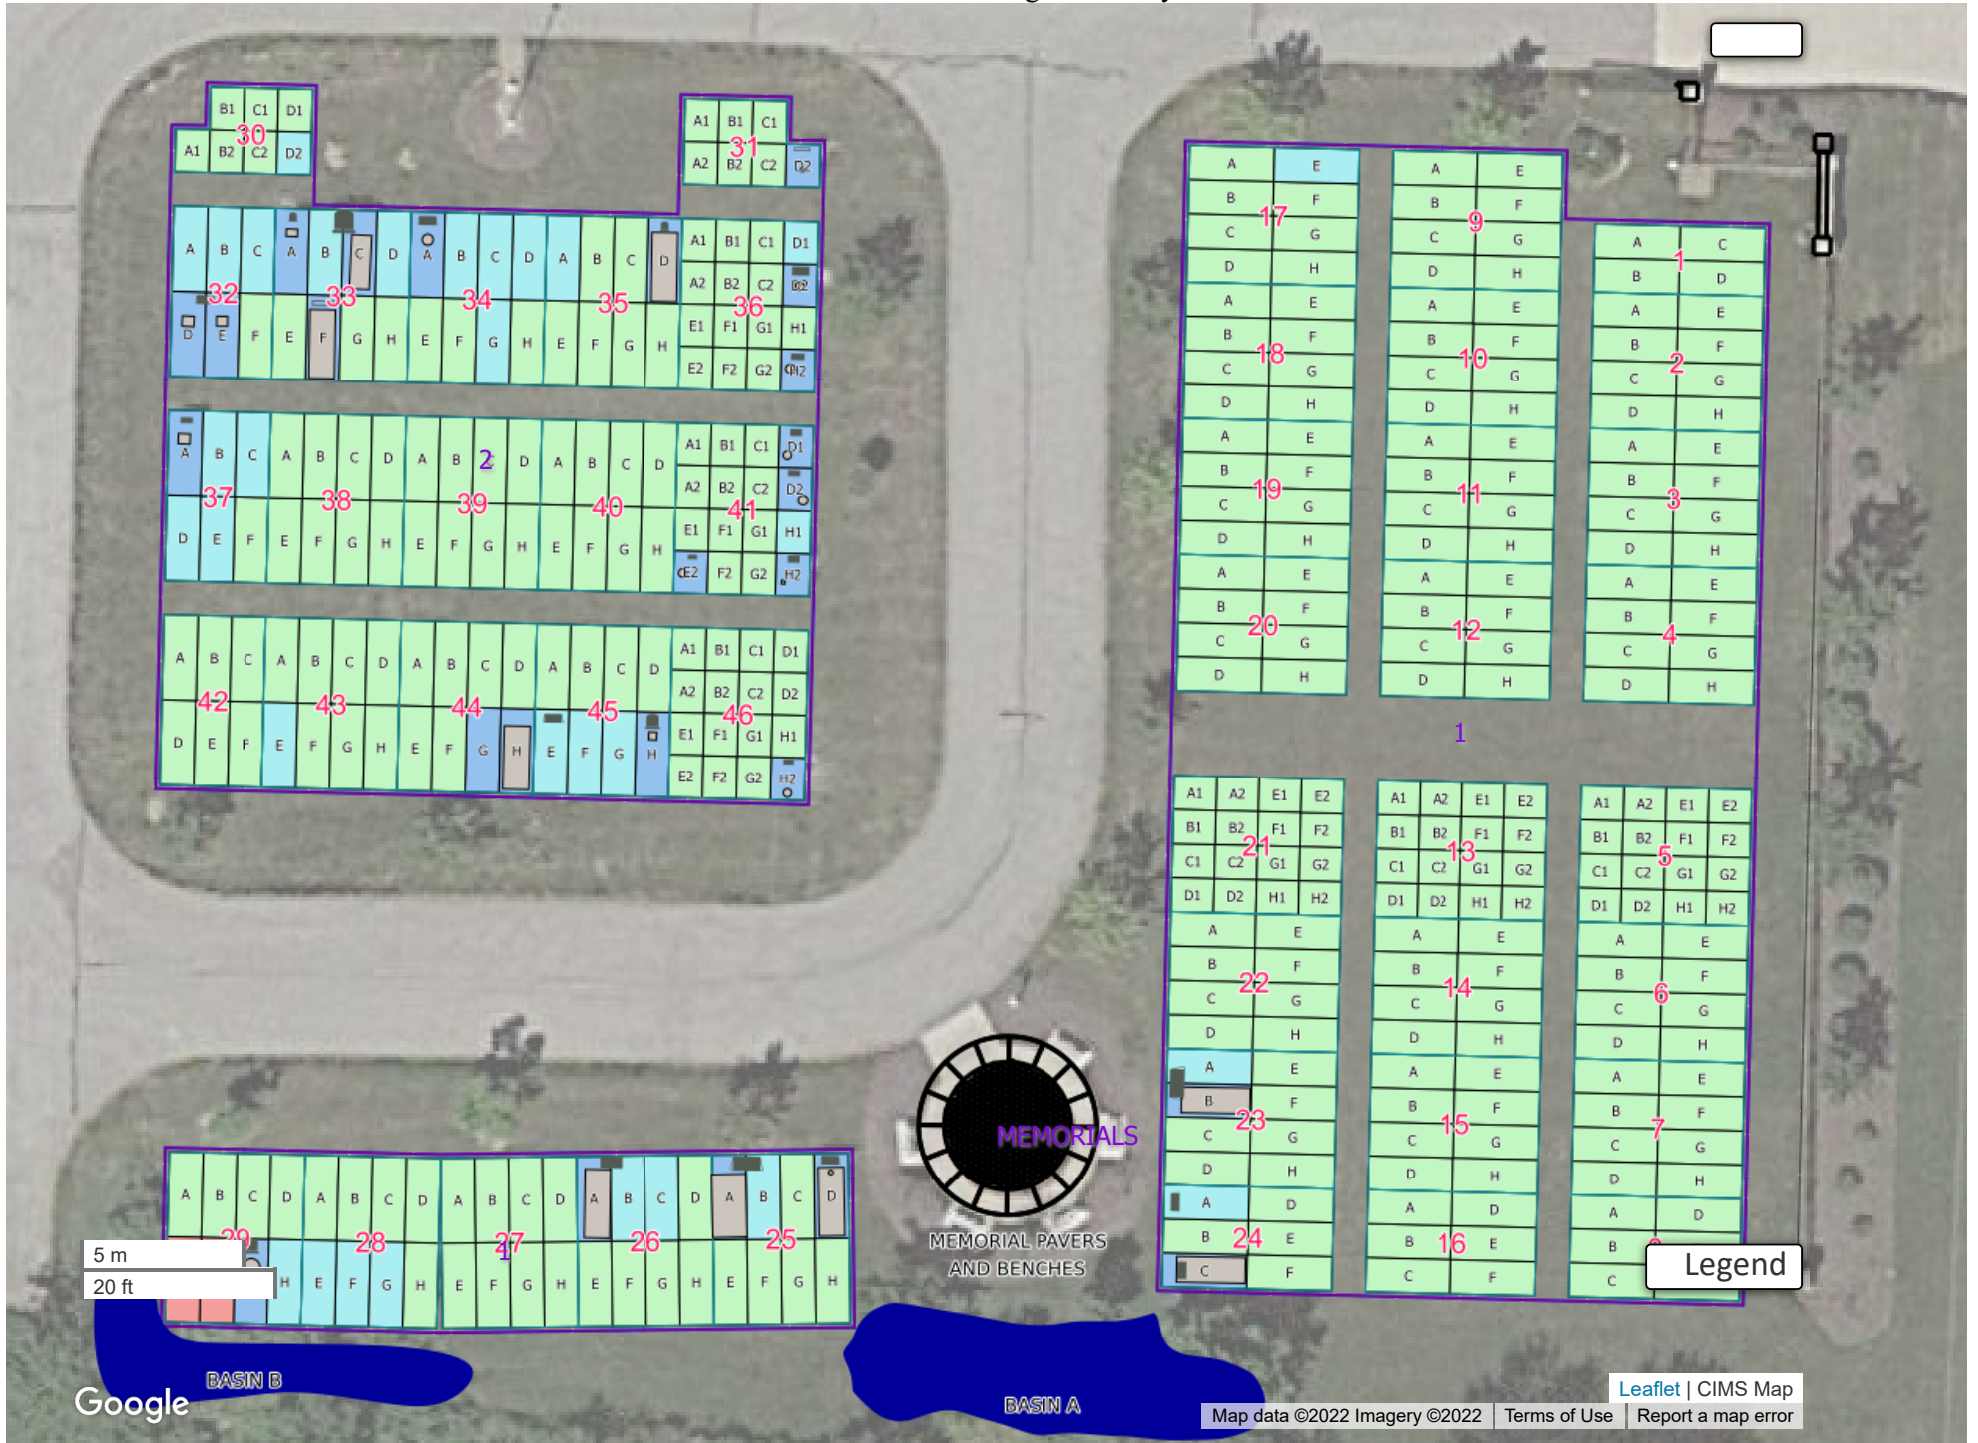

South Russell Village Cemetery

5 m
20 ft

Legend

Google BASIN B

BASIN A

Leaflet | CIMS Map

Map data ©2022 Imagery ©2022 Terms of Use Report a map error