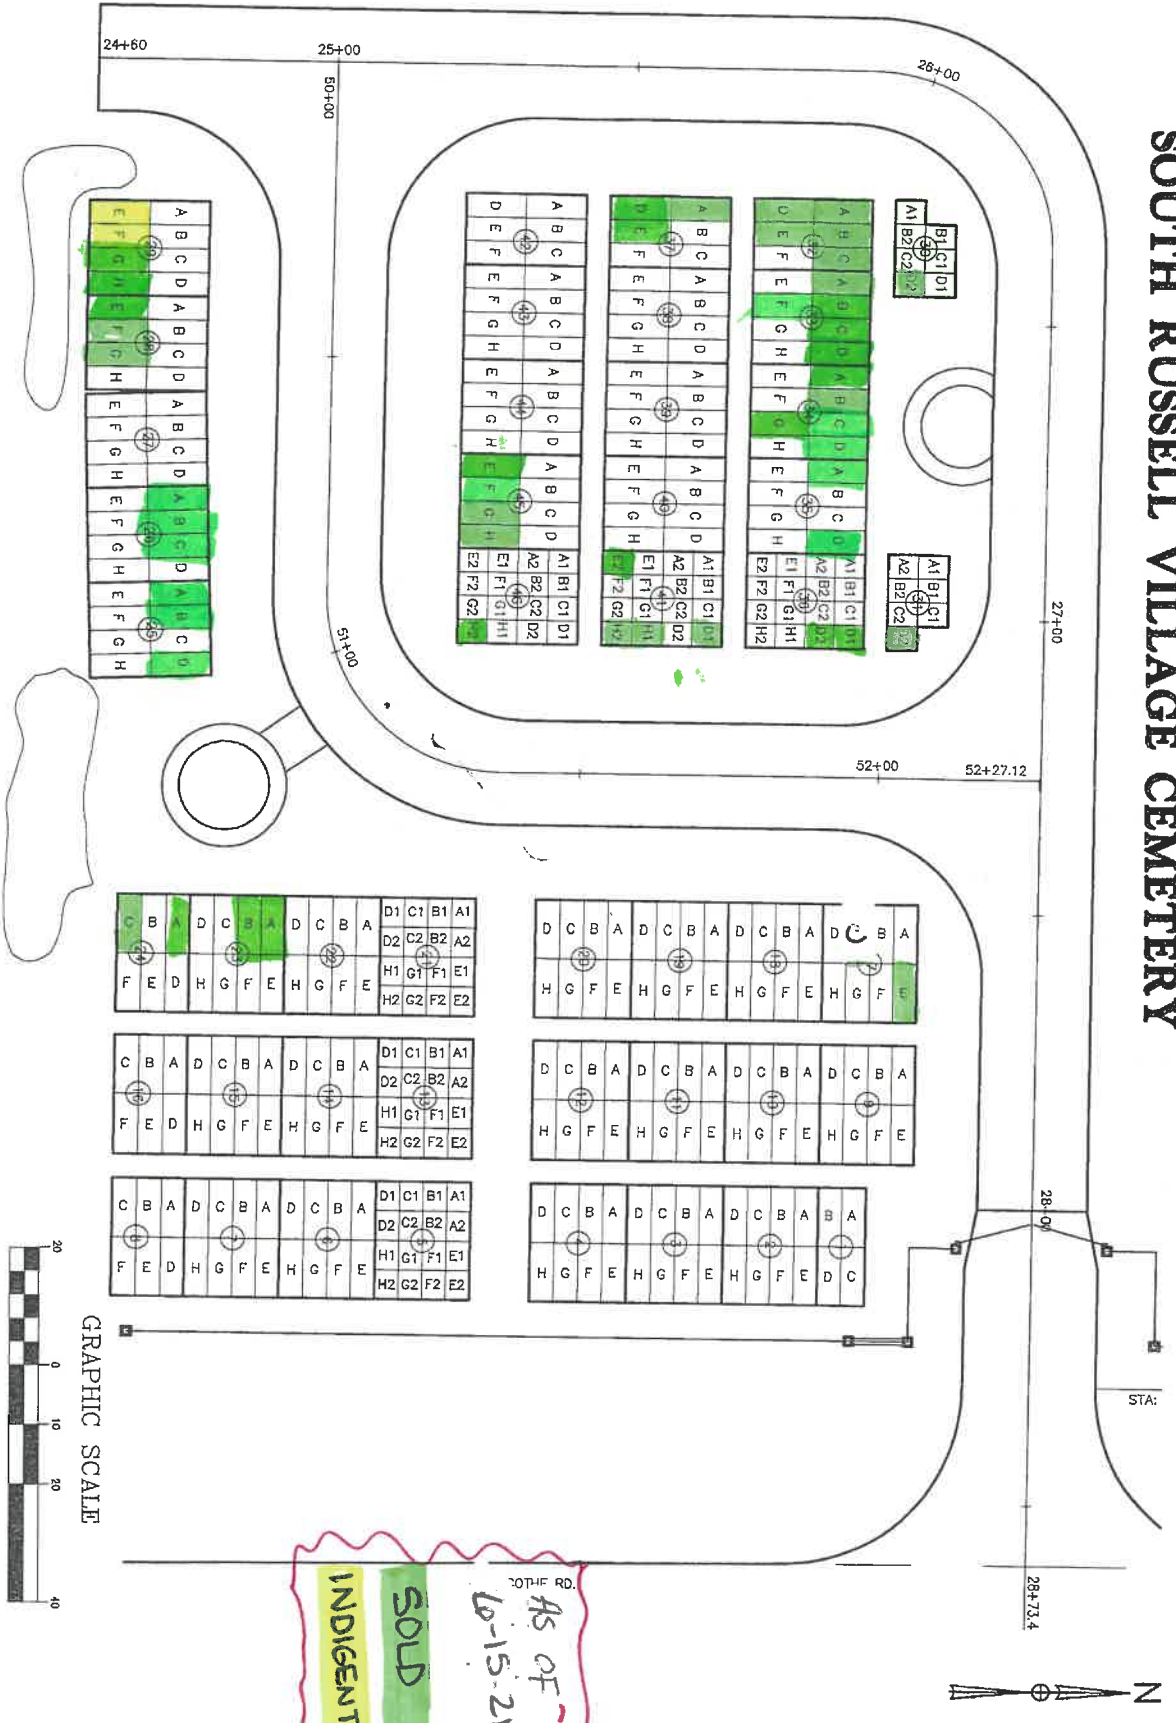

# SOUTH RUSSELL VILLAGE CEMETERY

CT Consultants

AS OF  
 10-15-21  
 SOLD  
 INDIGENT